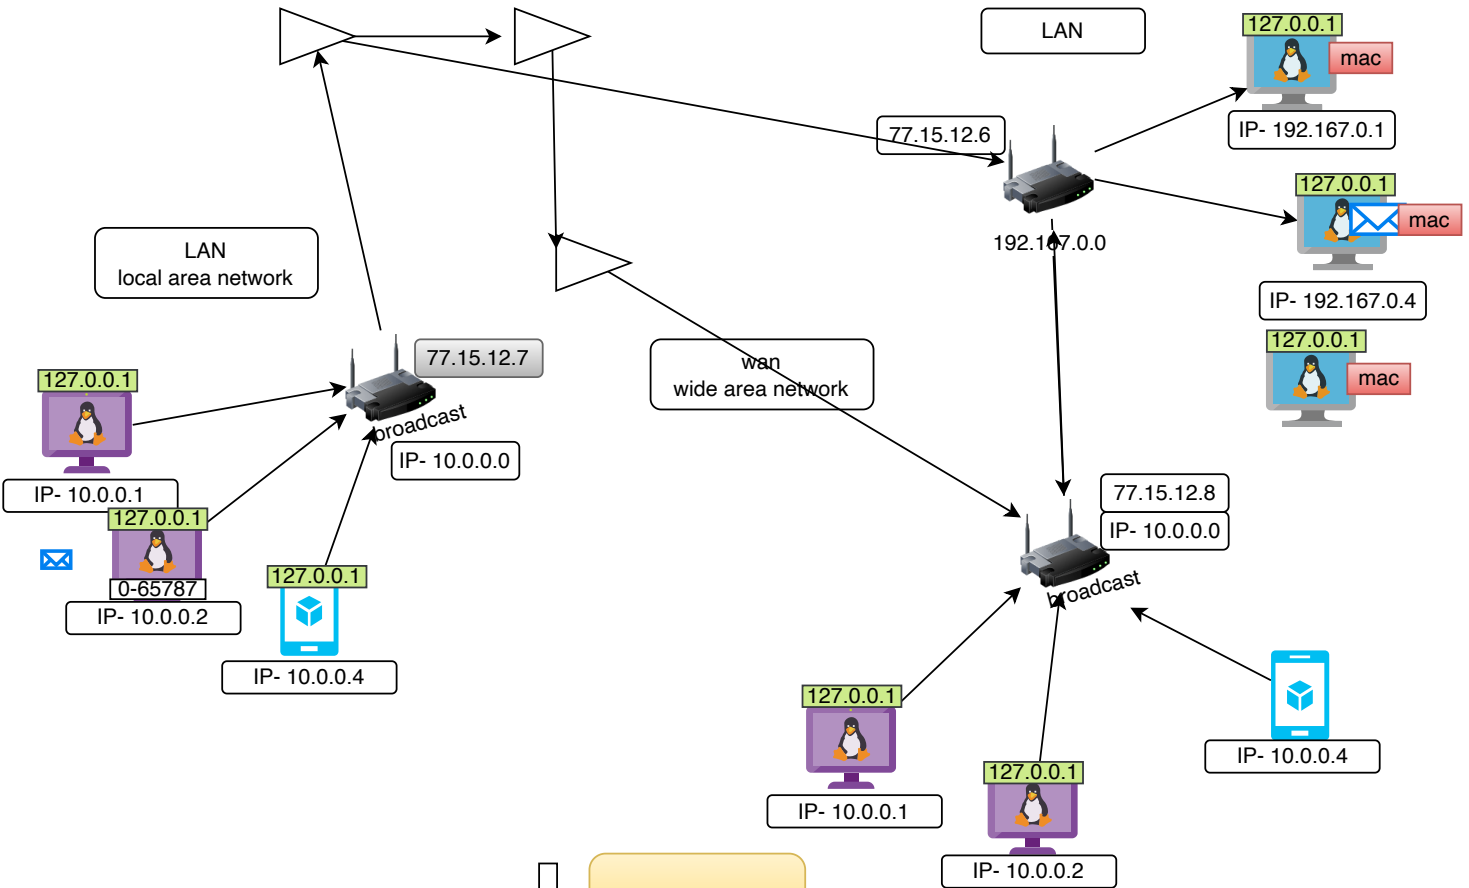

networking

Domain Name Service

- /etc/hosts
- router hosts
- provider hosts
- google 8.8.8.8

IPv4

197

BYTE

BYTE

BYTE

0-255  
2\*8