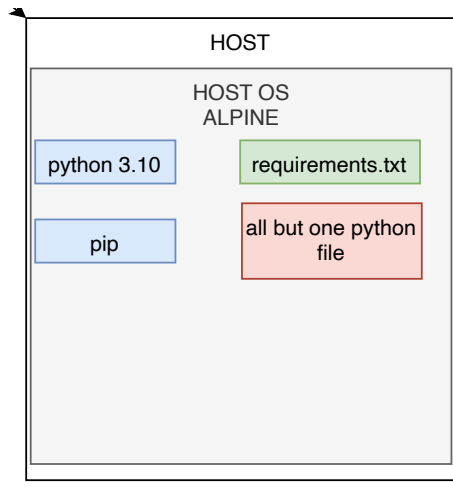

application

port mapping

docker arch

VMWARE
VBOX

docker run command

docker run command